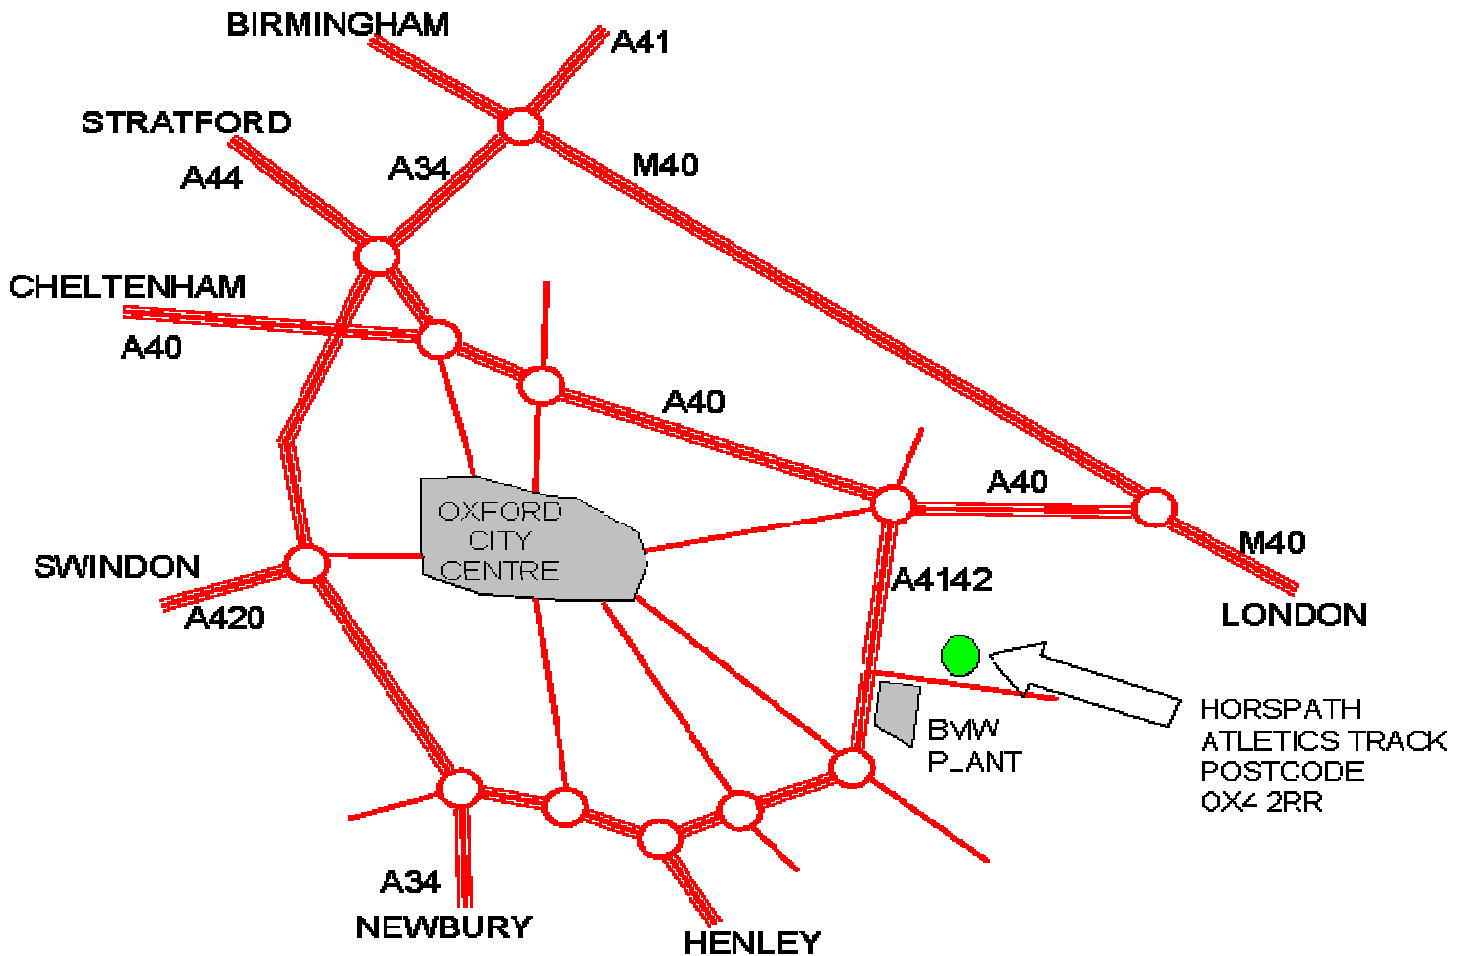

OXFORD CITY ATHLETIC CLUB

Horspath Sports Ground

Horspath Road

OXFORD

OX4 2RR

From London

Take M40 direction Oxford

Exit Junction 8 onto A40 direction Oxford

At 1st roundabout (MacDonalds) turn left onto A4142

At 3rd set of traffic lights turn left towards Horspath

Track entrance 1000m on left

From M40 North (Birmingham)

Take M40 direction Oxford

Exit Junction 9 onto A34 south direction Oxford

Exit A4074 – at roundabout join Oxford Ring Road A4142 direction Cowley

Follow Ring Road towards Cowley until right turn at traffic lights towards Horspath (after BMW plant)

Track entrance 1000m on left

From South A34

Take A34 north direction Oxford

Exit A4074 – at roundabout join Oxford Ring Road A4142 direction Cowley

Follow Ring Road towards Cowley until right turn at traffic lights towards Horspath (after BMW plant)

Track entrance 1000m on left